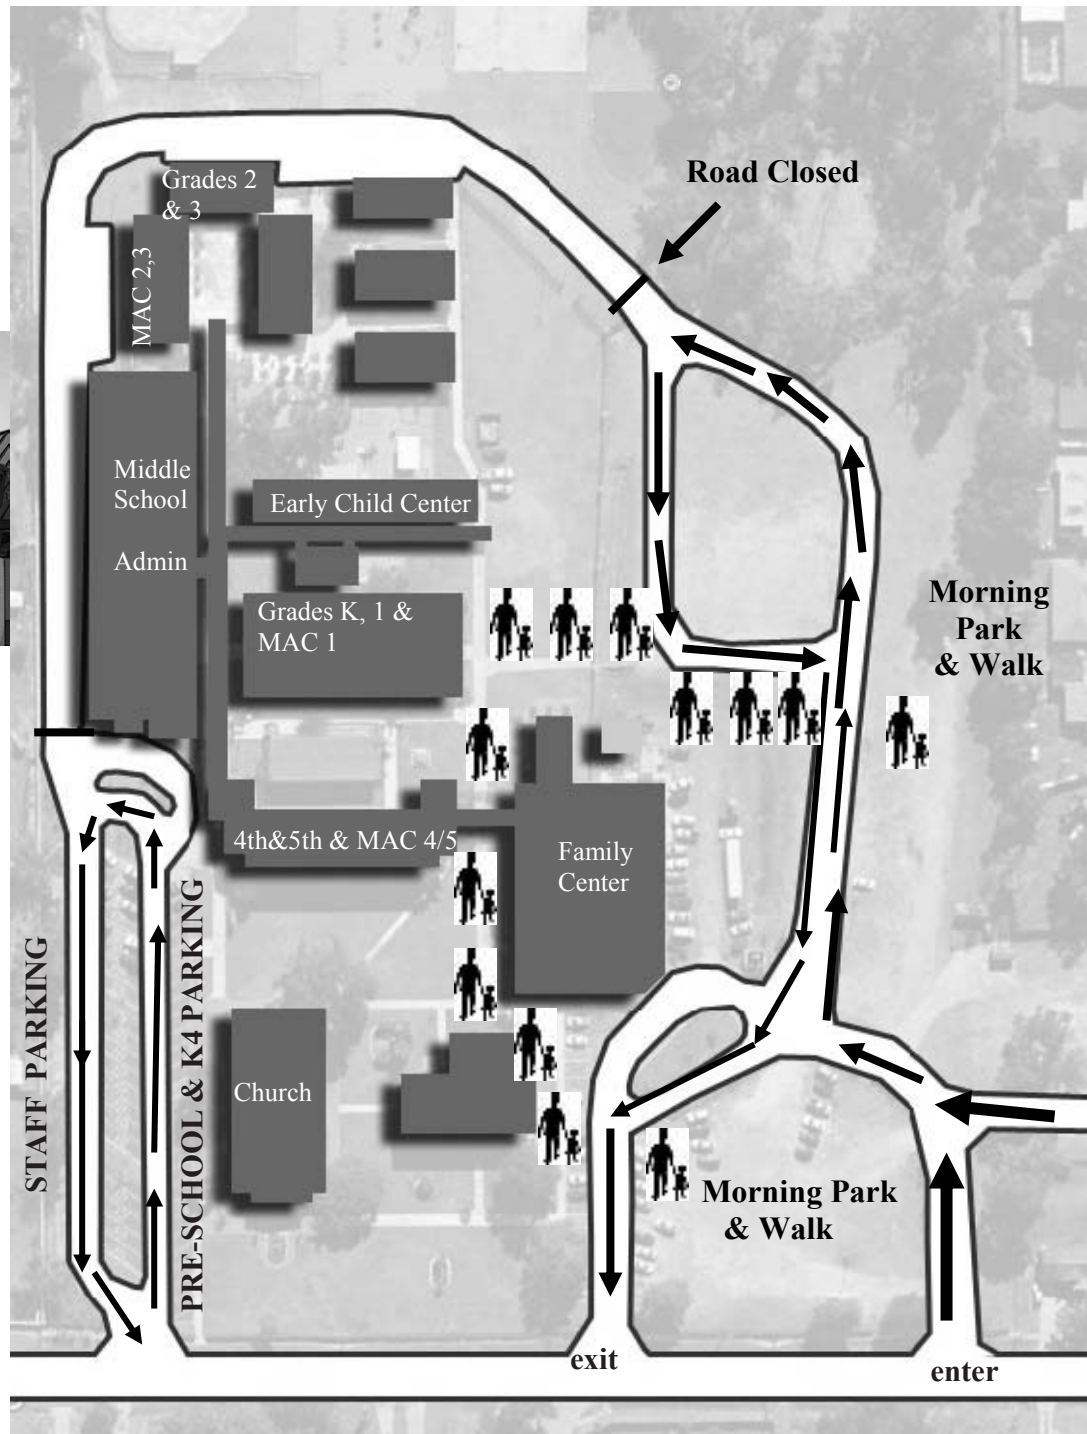

Good Shepherd Catholic School Arrival Plan

Pre-School & K4 - Parents will park in the Church parking lot and proceed to pick up their children.

Students K-8 - Parents may park and walk their children in or use the drop off on the west side at the bridge only.

Rainy Arrival - Students may be dropped off in front of Family Center and at Front Office.