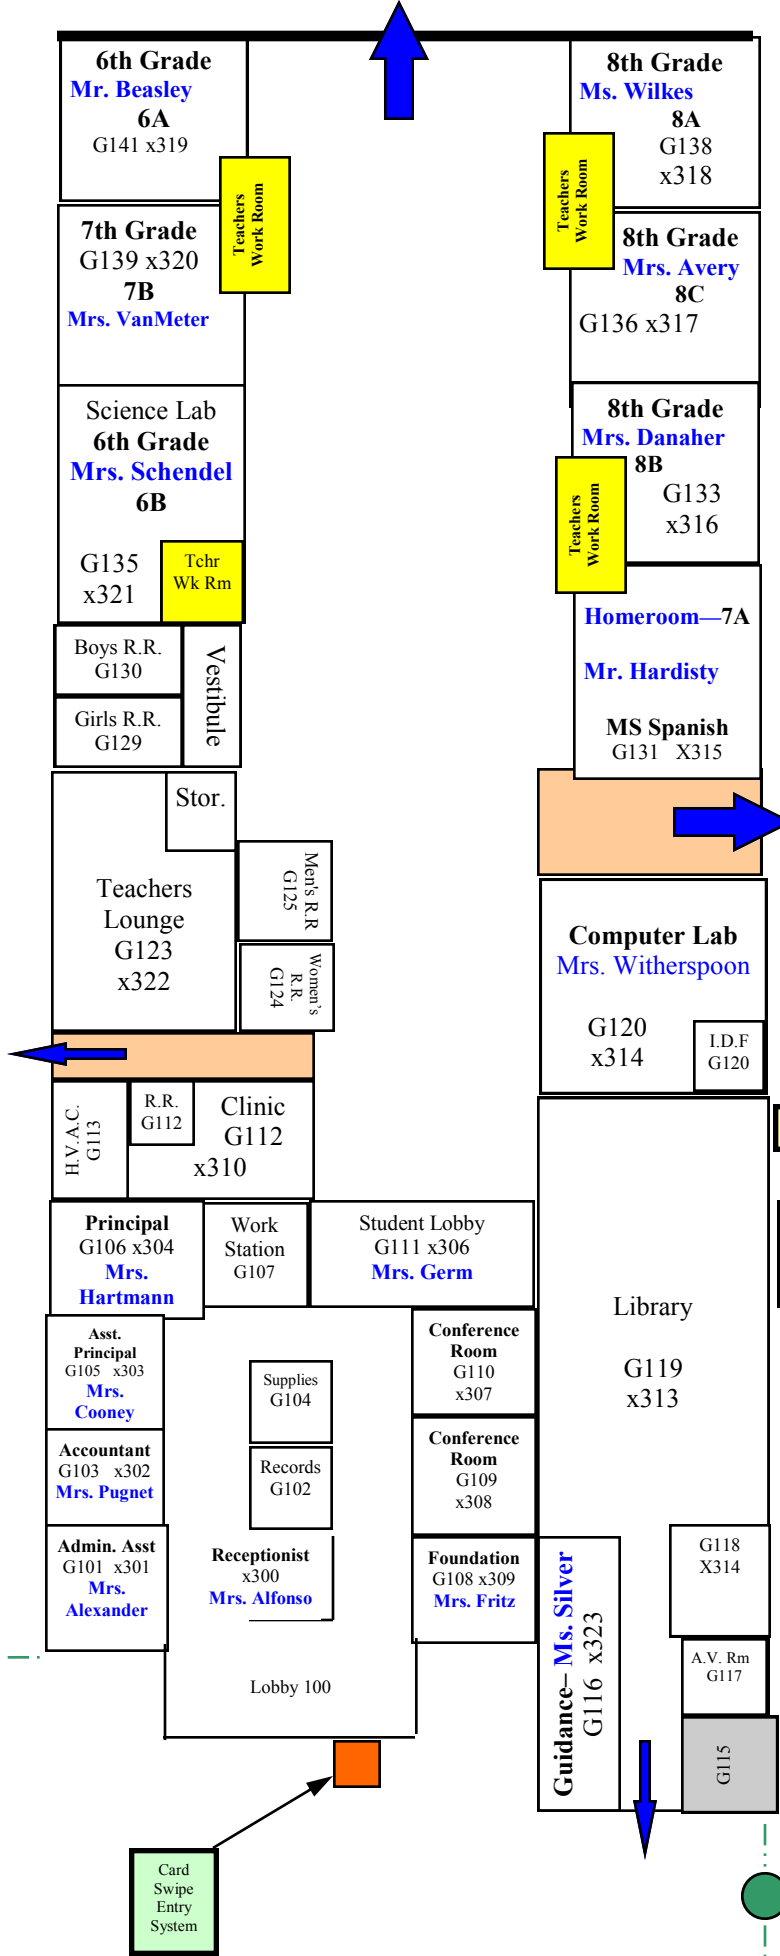

**GOOD SHEPHERD SCHOOL,
GOOD SHEPHERD PRE-SCHOOL
PARISH OFFICE & RELIGIOUS ED.**

Roll Gate

ILC Buildings

Pre School
Class-
rooms

Pre School
Office

PLC

2 Story Bldg

Adminstration & Middle School Building