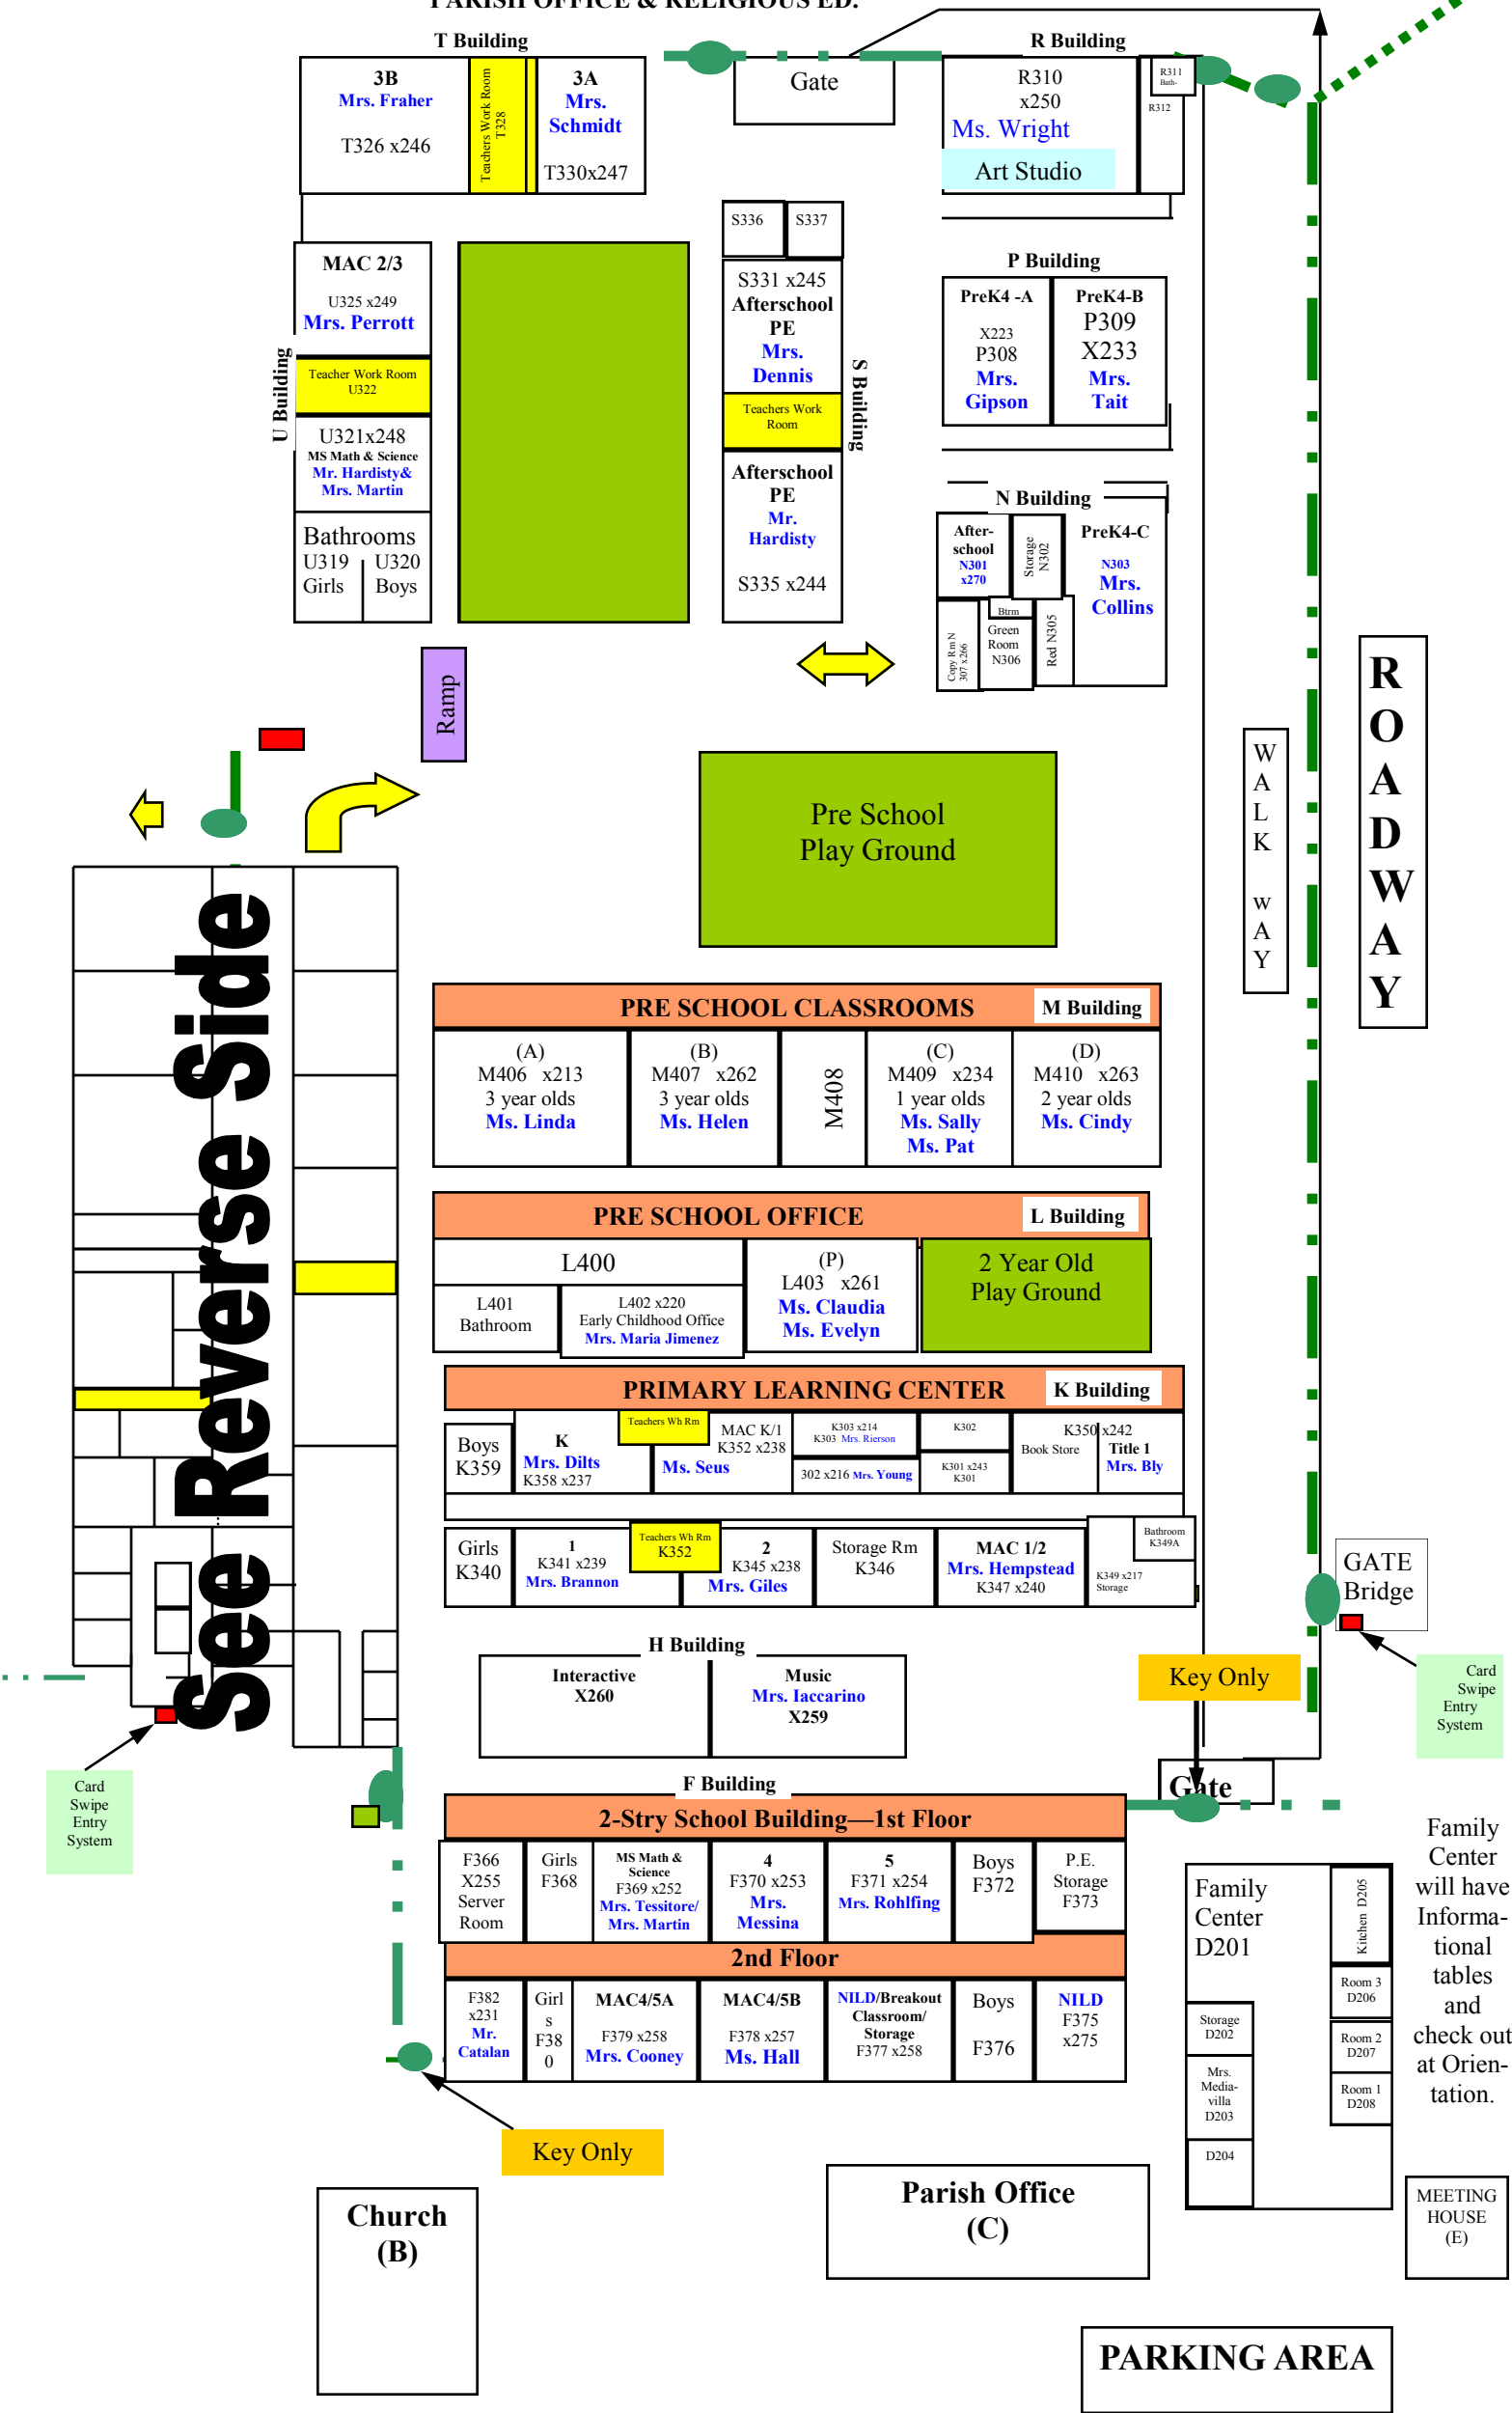

**GOOD SHEPHERD SCHOOL,
GOOD SHEPHERD PRE-SCHOOL
PARISH OFFICE & RELIGIOUS ED.**

Roll Gate

ILC Buildings

Pre School
Class-
rooms

Pre School
Office

PLC

2 Story Bldg

Adminstration & Middle School Building