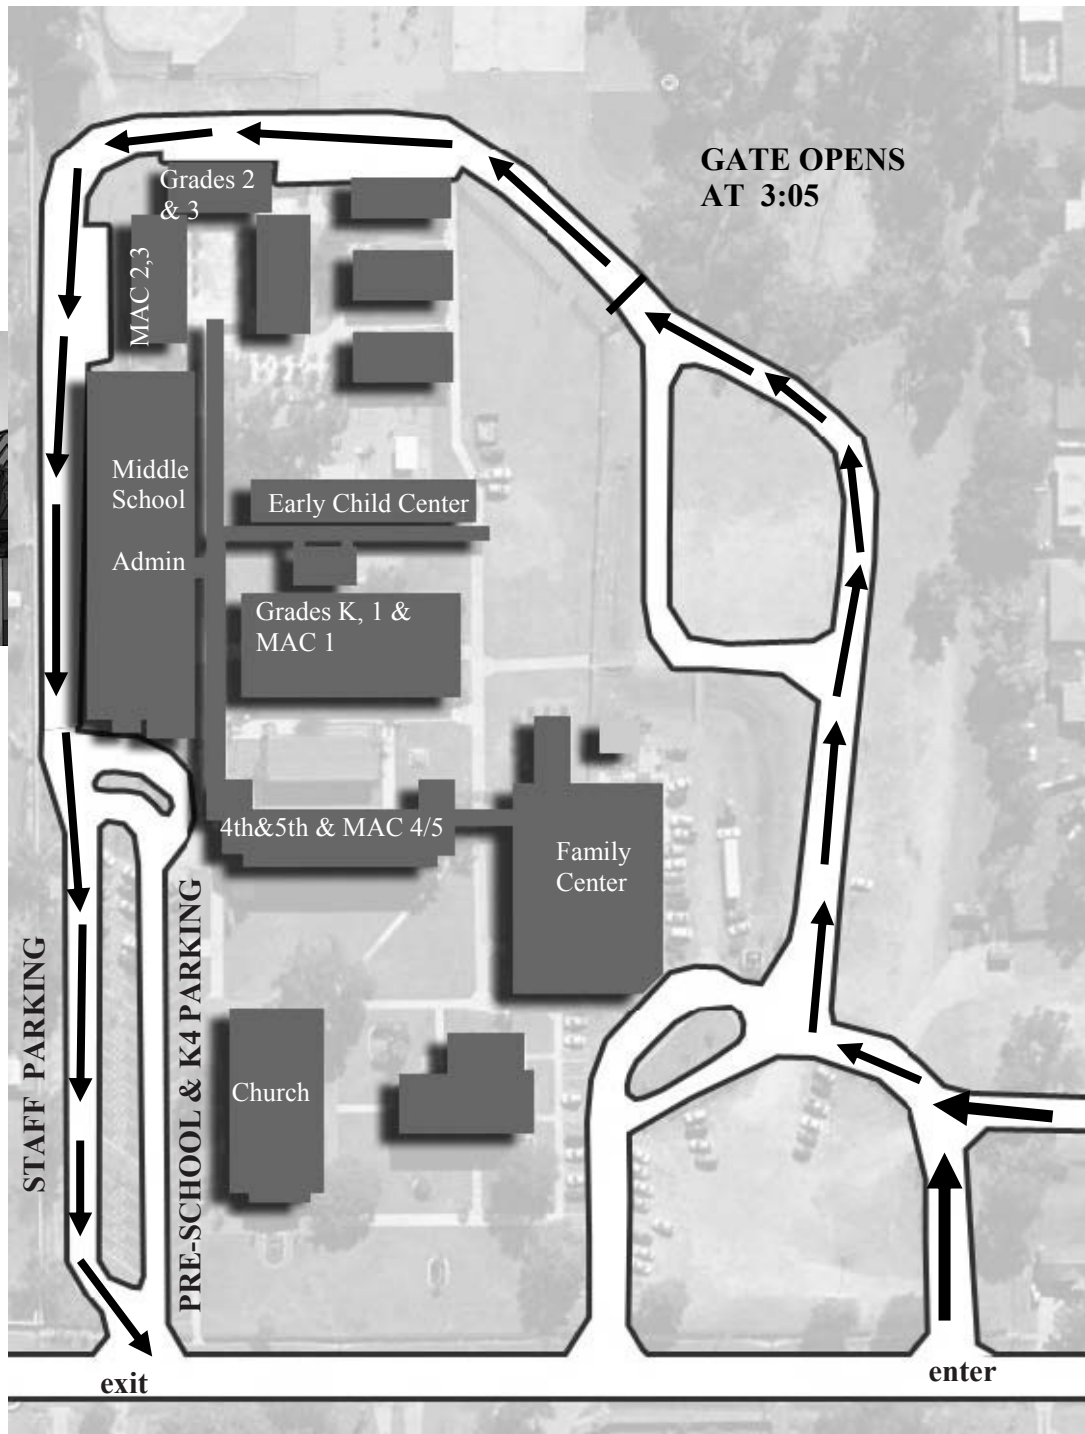

# Good Shepherd Catholic School Car Line Dismissal Plan

**Pre-School & K4** - Parents will park in the Church parking lot and proceed to pick up their children.

**Students K-8** - The children for Parent Pick-up will be brought to the Family Center for dismissal. The children for Car-Line will be taken to the Middle School building and be put in cars on east side of campus.

**Rainy Dismissal** - Car line runs as normal. If lightning occurs the Car Line will be halted until Administration feels it is safe to proceed